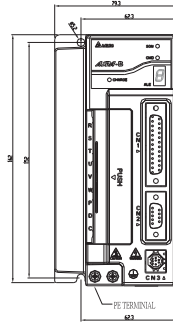

2.ASD-B0721-A