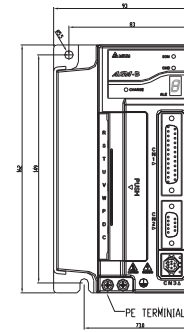

3.ASD-B1021-A · ASD-B1521-A ·
ASD-B2023-A