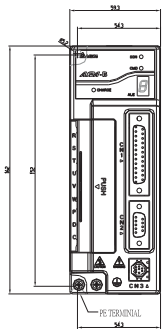

1.ASD-B0121-A · ASD-B0221-A ·
ASD-B0421-A